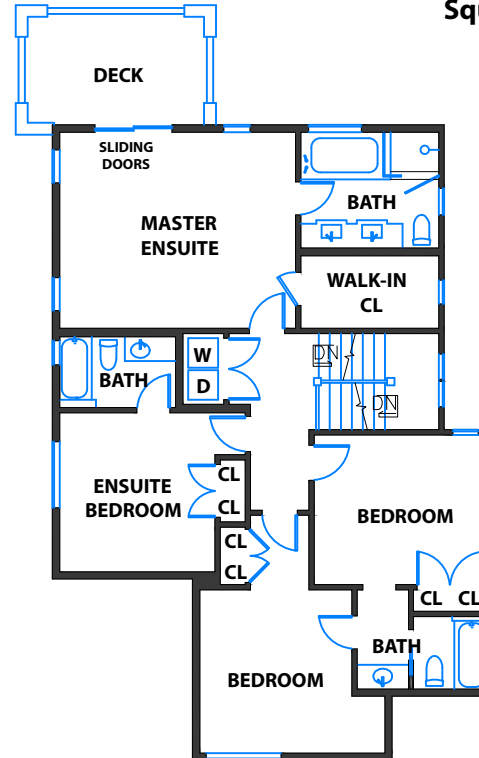

## DETACHED GARAGE

\* The Garage to House Distance Shown to Scale

**Estimated Total Living Space Square Footage: 2997 Sq Ft\***

- \* Upper Level 1332
- \* Main Level 1665

**Estimated Total Non-Living Space Square Footage: 670 Sq Ft\***

- \* Garage 432
- \* Deck 113
- \* Porch 125

**Estimated Total Living & Non-Living Space Square Footage: 3667 Sq Ft\***

**MAIN LEVEL**

**UPPER LEVEL**