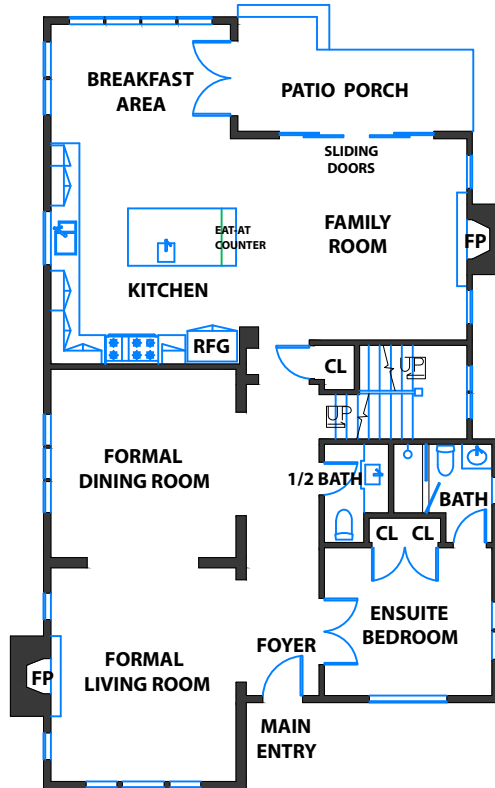

## DETACHED GARAGE

\* The Garage to House Distance Shown to Scale

**Estimated Total Living Space Square Footage: 2997 Sq Ft\***

- \* Upper Level 1332
- \* Main Level 1665

**Estimated Total Non-Living Space Square Footage: 670 Sq Ft\***

- \* Garage 432
- \* Deck 113
- \* Porch 125

**Estimated Total Living & Non-Living Space Square Footage: 3667 Sq Ft\***

**MAIN LEVEL**

**UPPER LEVEL**